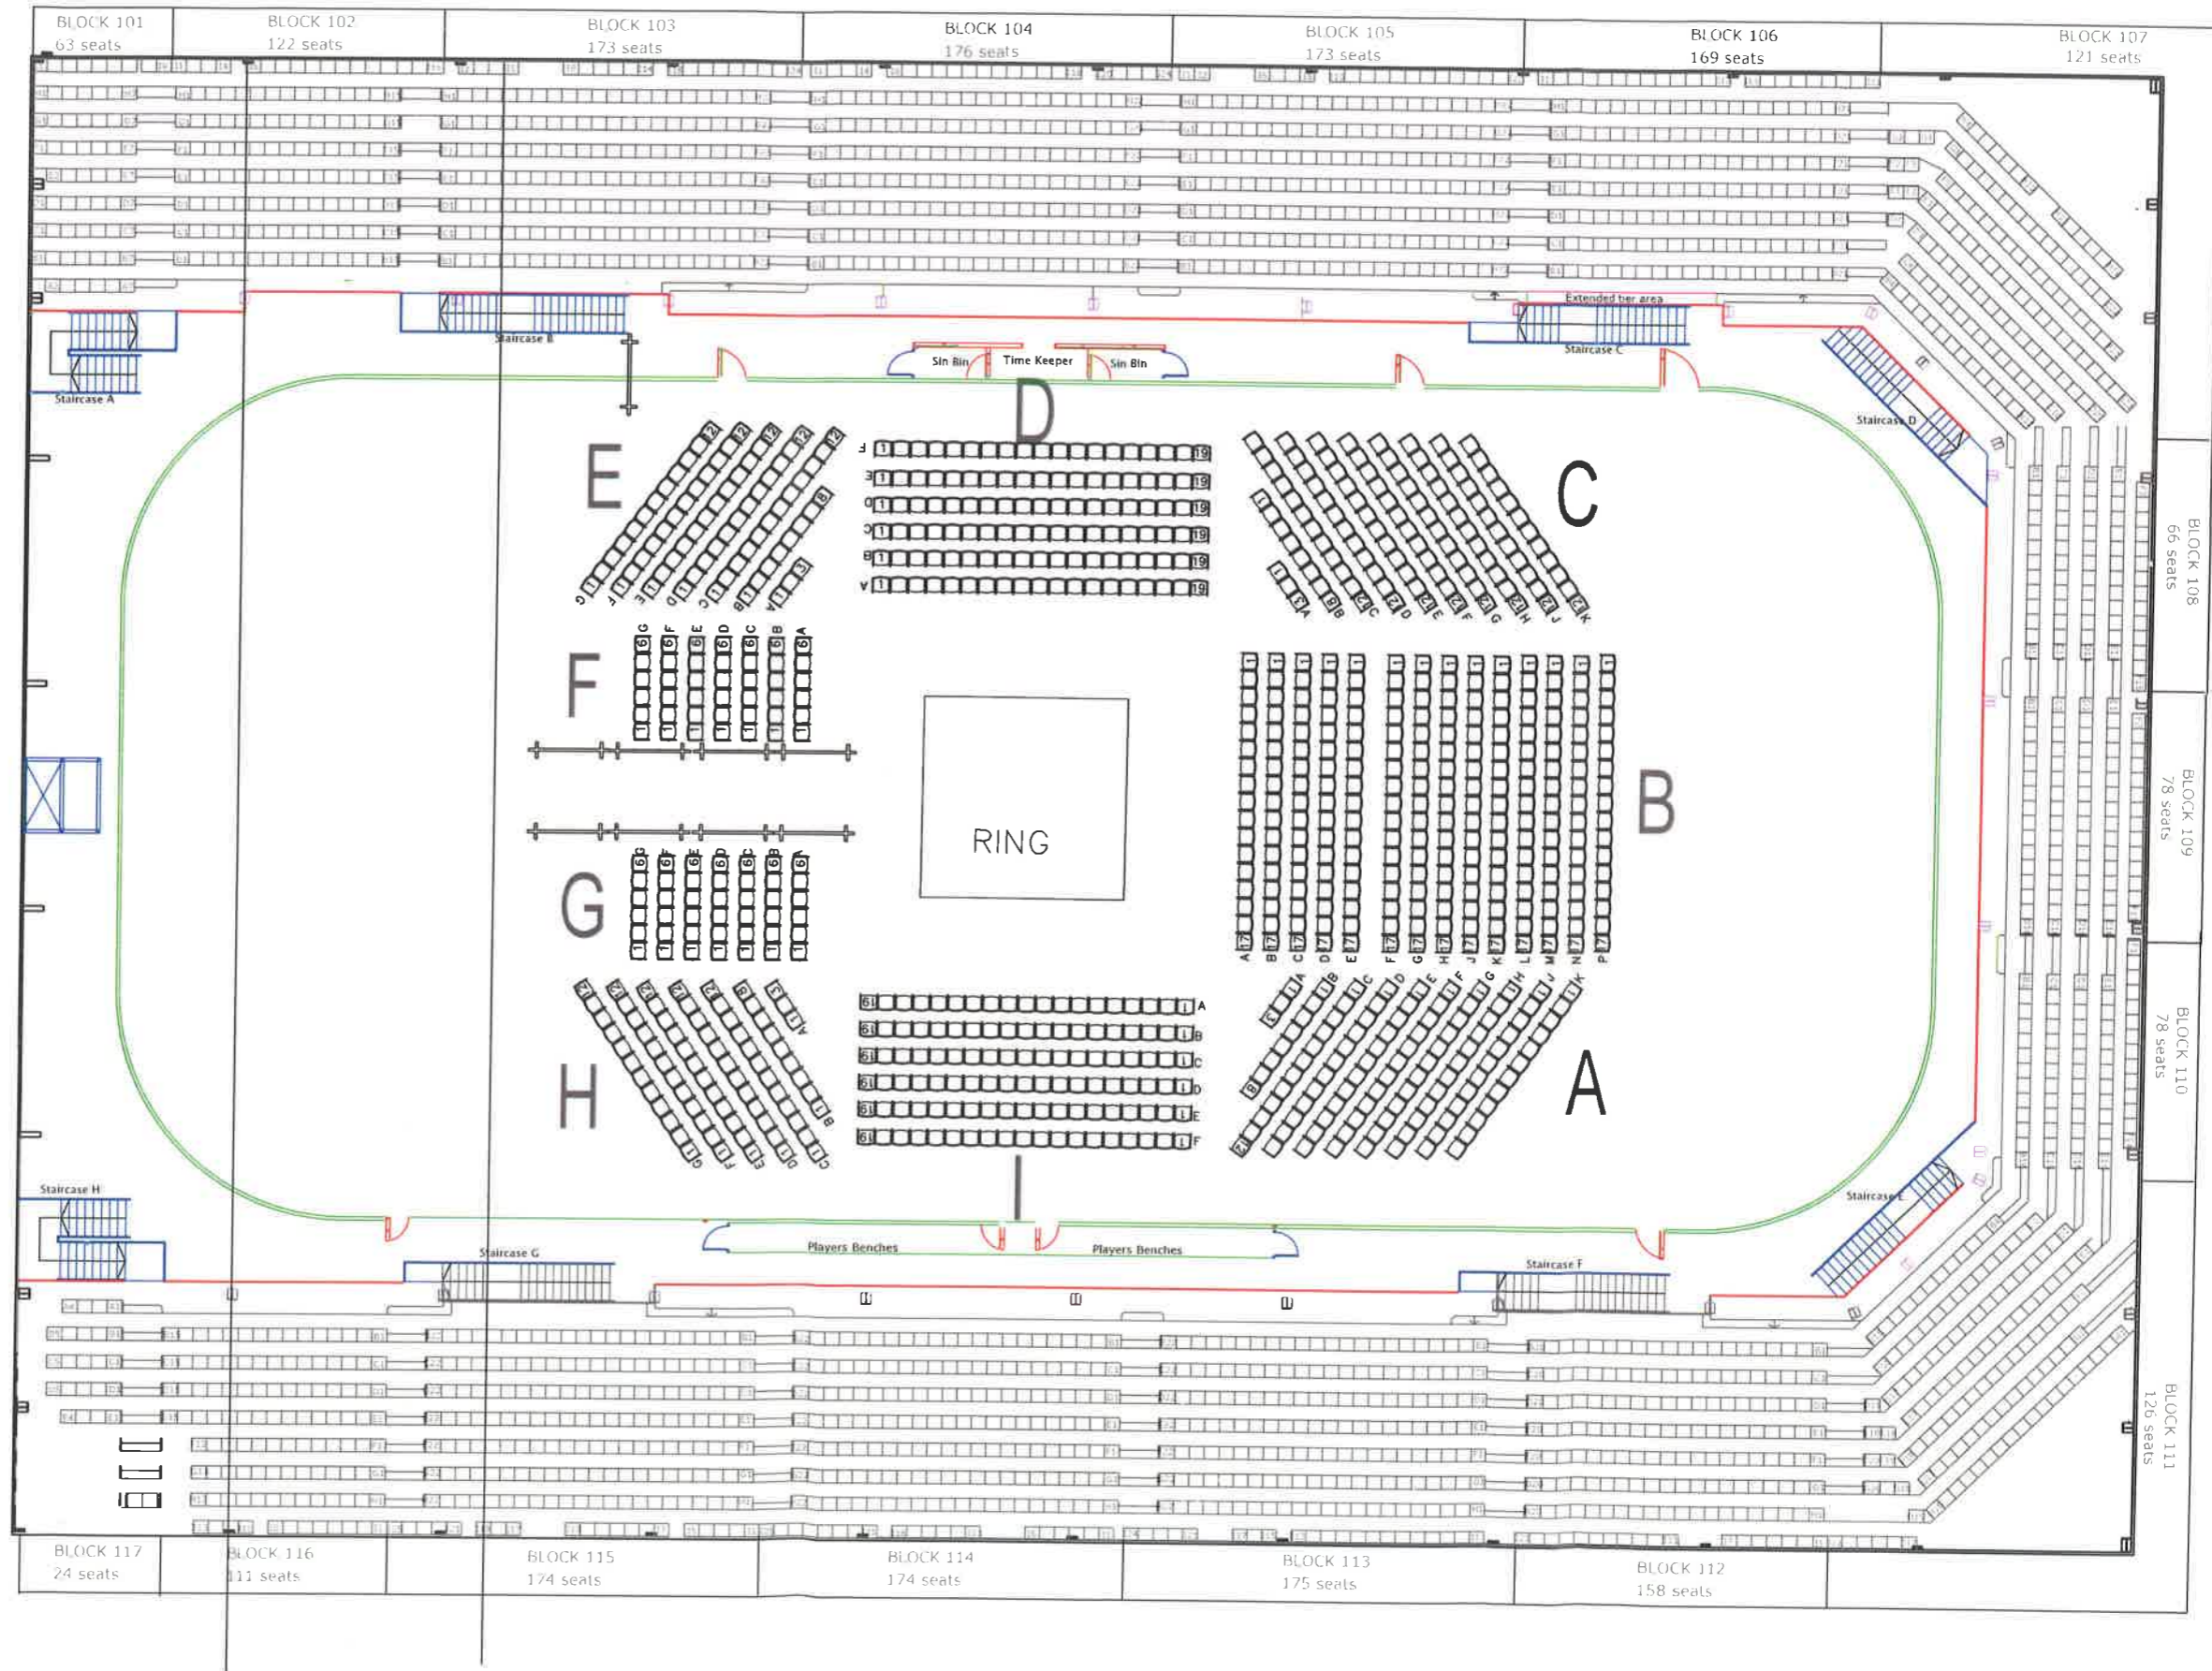

**ARENA Seating**  
 Block 101 - 63 Seats  
 Block 102 - 122 Seats  
 Block 103 - 173 Seats  
 Block 104 - 176 Seats  
 Block 105 - 173 Seats  
 Block 106 - 169 Seats  
 Block 107 - 121 Seats  
 Block 108 - 66 Seats  
 Block 109 - 78 Seats  
 Block 110 - 78 Seats  
 Block 111 - 126 Seats  
 Block 112 - 158 Seats  
 Block 113 - 175 Seats  
 Block 114 - 174 Seats  
 Block 115 - 174 Seats  
 Block 116 - 111 Seats  
 Block 117 - 24 Seats  
  
**FLOOR Seating**  
 BLOCK A 107 Seats  
 BLOCK B 238 Seats  
 BLOCK C 114 Flat Seats  
 BLOCK D 114 Seats  
 BLOCK E 83 Seats  
 BLOCK F 42 Seats  
 BLOCK G 42 Seats  
 BLOCK H 83 Seats  
 BLOCK I 114 Seats  
  
**TOTAL FLOOR 937**  
  
**TOTAL ARENA 2161**